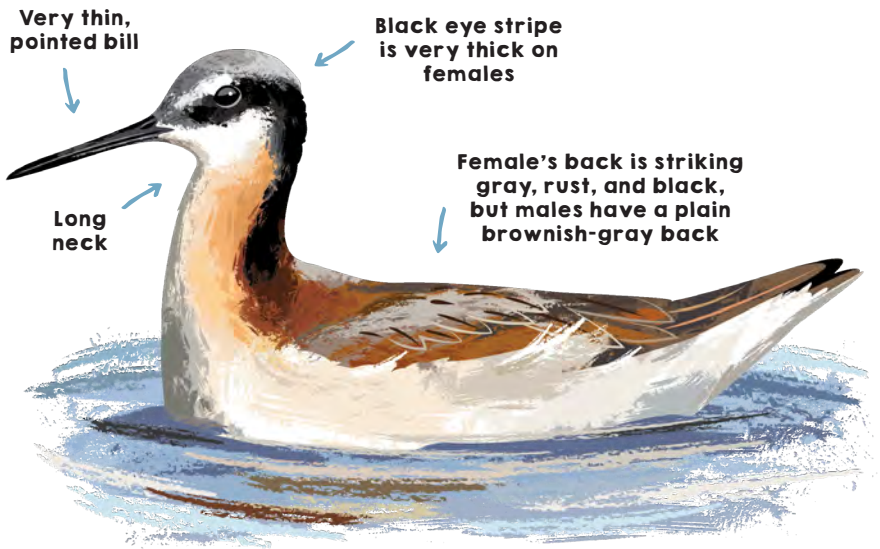

Wilson's Phalarope

Phalaropus tricolor

Size: 22-24 cm Weight: 30-85 g

While migrating, Wilson's Phalarope will double their weight at their saline lake stopover sites.

BREEDING

The more brightly colored female will abandon the male to care for the eggs and chicks, to find another mate.

HABITAT

Saline lakes, coastal marshes, sewage ponds

BEHAVIOR

Often feeds in deeper water, swimming in circles to create a vortex and pull insects to the surface.