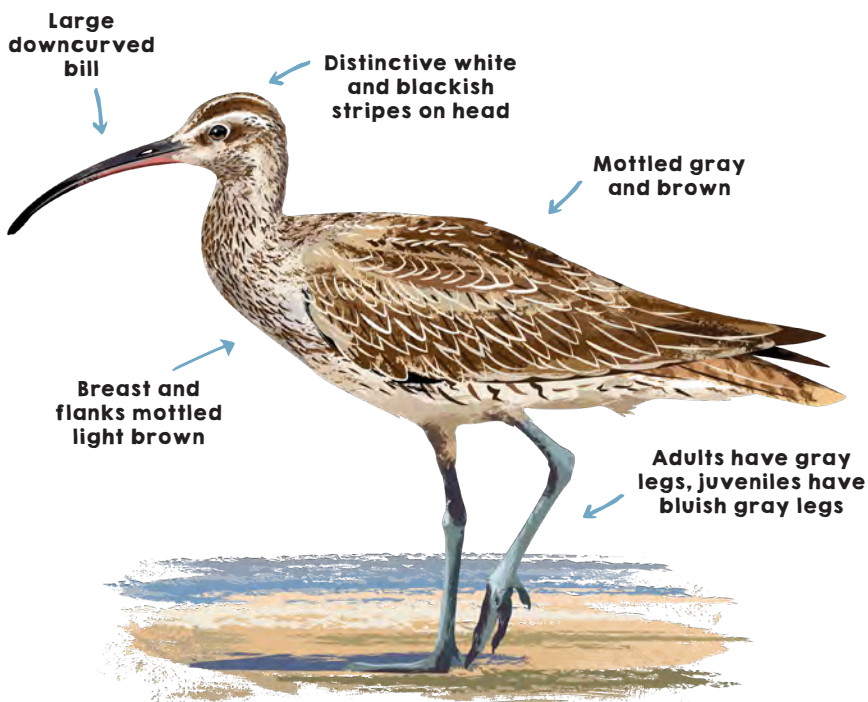

# Whimbrel

*Numenius phaeopus*

Size: 43-46 cm    Weight: 310-404 g

Long bill is specially adapted to probe into crab burrows in mud and sand.

## BREEDING

On the tundra, birds scrape a bowl into the ground and line it with leaves, grasses, or lichens.

## HABITAT

Saltmarshes, mudflats, sandy beaches, agriculture fields, mangroves

## BEHAVIOR

Gather in flocks to roost, can be territorial at daytime feeding sites.