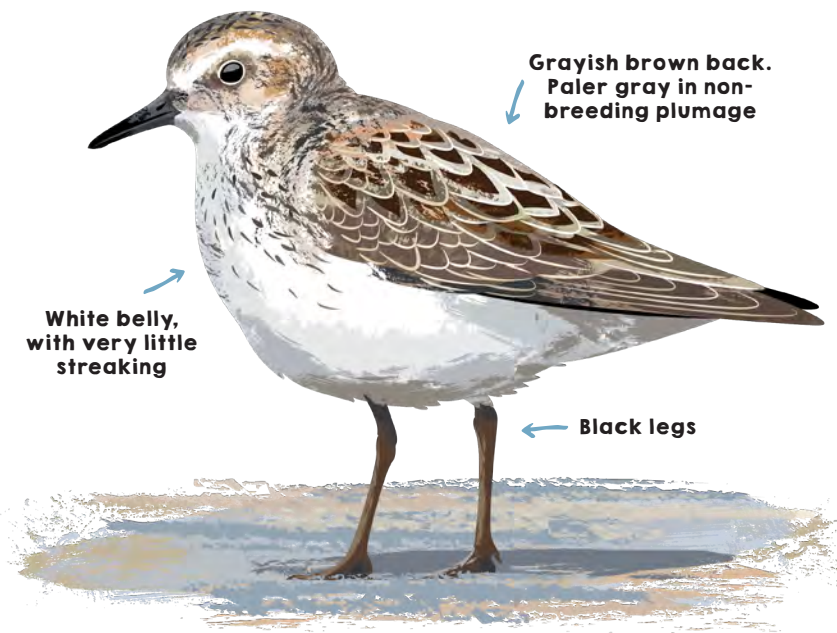

# Semipalmated Sandpiper

*Calidris pusilla*

Size: 15-18cm Weight: 18-52 g

White belly,  
with very little  
streaking

Grayish brown back.  
Paler gray in non-  
breeding plumage

Black legs

The Semipalmated Sandpiper gets its common name from the short webs between its toes.

## BREEDING

Hatching from late June to July, in just 16-19 days chicks are able to fly.

## HABITAT

Mudflats, lakeshores, beaches

## BEHAVIOR

Moves quickly, probing mud for food and chasing away competitors.