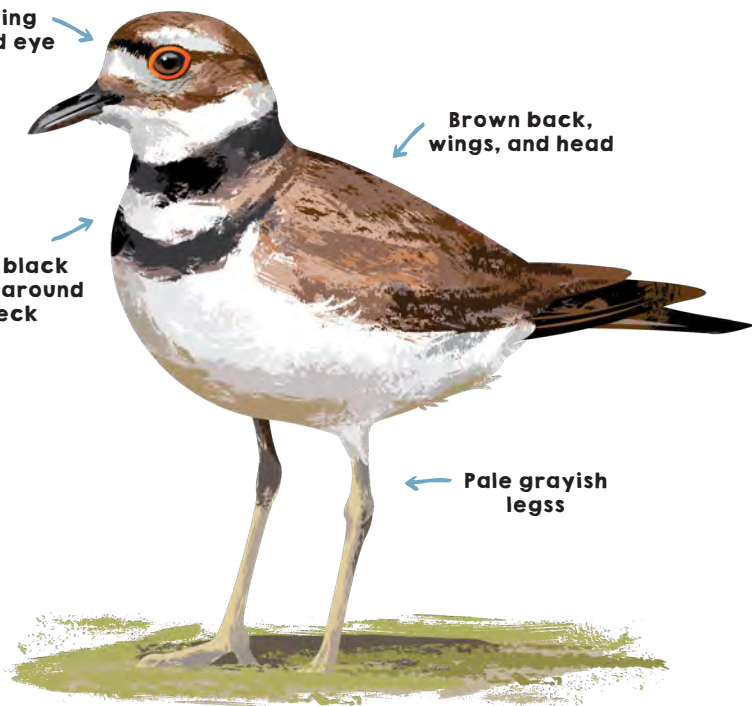

Killdeer

Charadrius vociferus

Size: 20-28 cm Weight: 75-128 g

Red ring
around eye

Brown back,
wings, and head

Two black
rings around
neck

Pale grayish
leggs

Named for their alarm call, a *kill-deea*, which is repeated frequently especially in flight.

BREEDING

Adults will pretend to have a broken-wing to pull predators away from their nests and chicks.

HABITAT

Fields, mudflats, parking lots, golf courses

BEHAVIOR

Like other plovers, hunt for prey by sight, using the run-stop-scan strategy.