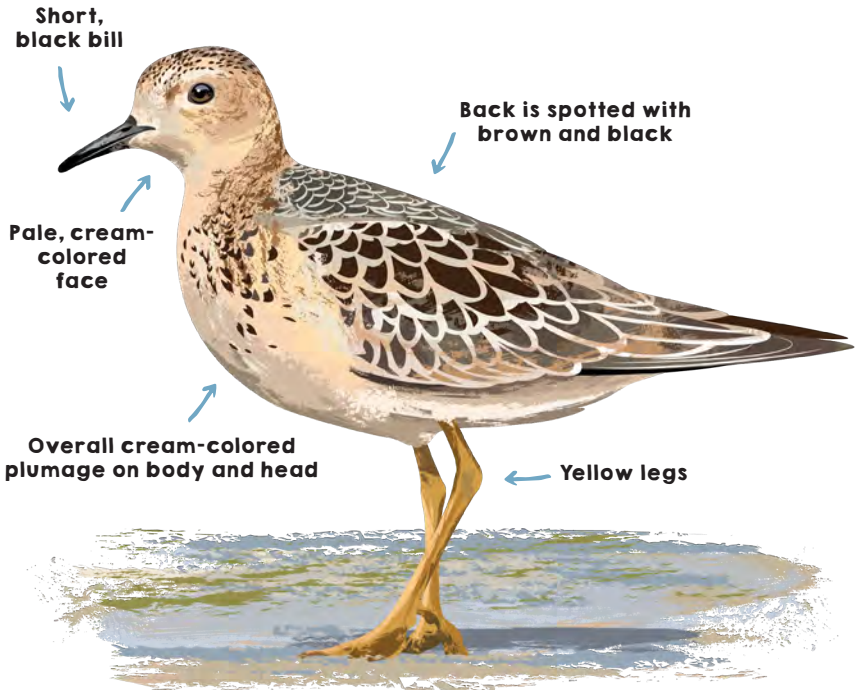

Buff-breasted Sandpiper

Calidris subruficollis

Size: 18–21 cm Weight: 46–81 g

With big, bold eyes and delicate features, this species is considered one of the most elegant shorebirds.

BREEDING

Courtship occurs at leks when a group of males gather in one place to make animated display to attract females.

HABITAT

Grasslands, pastures, and agricultural fields

BEHAVIOR

Walks quickly, with high steps picking insects from the ground.